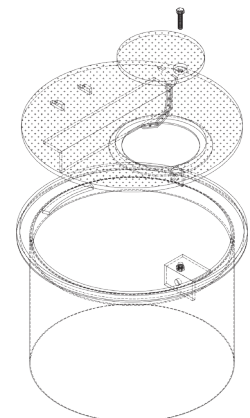

Round Vaults Available

See following page for part numbers