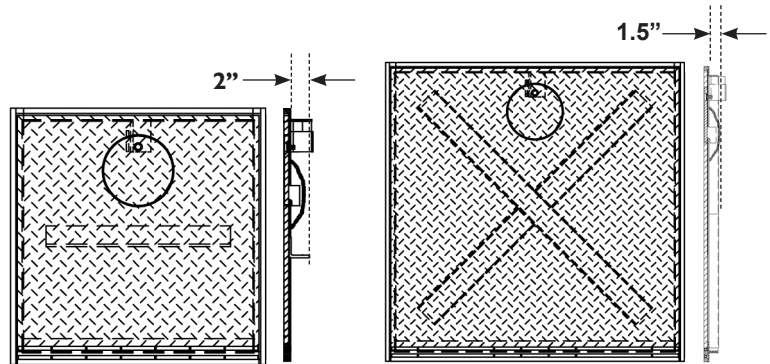

## A0717 Square Manholes and Vaults

A0717-724VW

Lift Assist

A0717-736VWL

The Emco Wheaton A0717 square manhole provides ease of access to a variety of tank hardware and monitoring equipment.

### All Square Manholes

- 3/8" heavy duty diamond plate lid
- 16 gauge steel skirt
- Meets AASHTO H20 wheel loading

### Locking Vault Manholes

- Double hinged lid opens and folds back to 180°
- Lock-access lid permanently fastened with anti-theft chain; secured with single pinned bolt

The 24" and 30" vaults are reinforced with 2"x2"x1/4" steel angle

## A0717 Round Vaults

| Size       | Model No.    | Style                  | Overall Height | Lid Lbs. | Total Lbs. |
|------------|--------------|------------------------|----------------|----------|------------|
| <b>18"</b> | A0717-818VWA | Round Vault, Bolt-down | 12.6"          | 27.4     | 45.1       |
|            | A0717-818VW  | Round Vault, Bolt-down | 18.6"          | 27.4     | 50.4       |
|            | A0717-818VWD | Round Vault, Bolt-down | 24.6"          | 27.4     | 55.7       |
| <b>24"</b> | A0717-824VWA | Round Vault, Bolt-down | 18.6"          | 52.36    | 95.1       |
|            | A0717-824VW  | Round Vault, Bolt-down | 24.6"          | 52.36    | 102.7      |