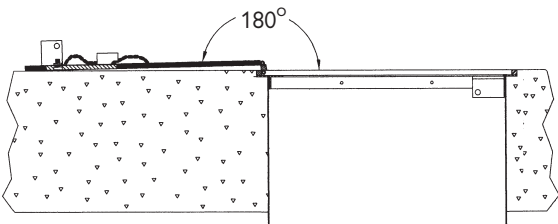

## A0717 Square Manholes and Vaults

A0717-724VW

Lift Assist

A0717-736VWL

The Emco Wheaton A0717 square manhole provides ease of access to a variety of tank hardware and monitoring equipment.

### All Square Manholes

- 3/8" heavy duty diamond plate lid
- 16 gauge steel skirt
- Meets AASHTO H20 wheel loading

### Locking Vault Manholes

- Double hinged lid opens and folds back to 180°
- Lock-access lid permanently fastened with anti-theft chain; secured with single pinned bolt

The 24" and 30" vaults are reinforced with 2"x2"x1/4" steel angle

The 36" and 48" vaults are reinforced with cross bracing of 3" structural steel channel