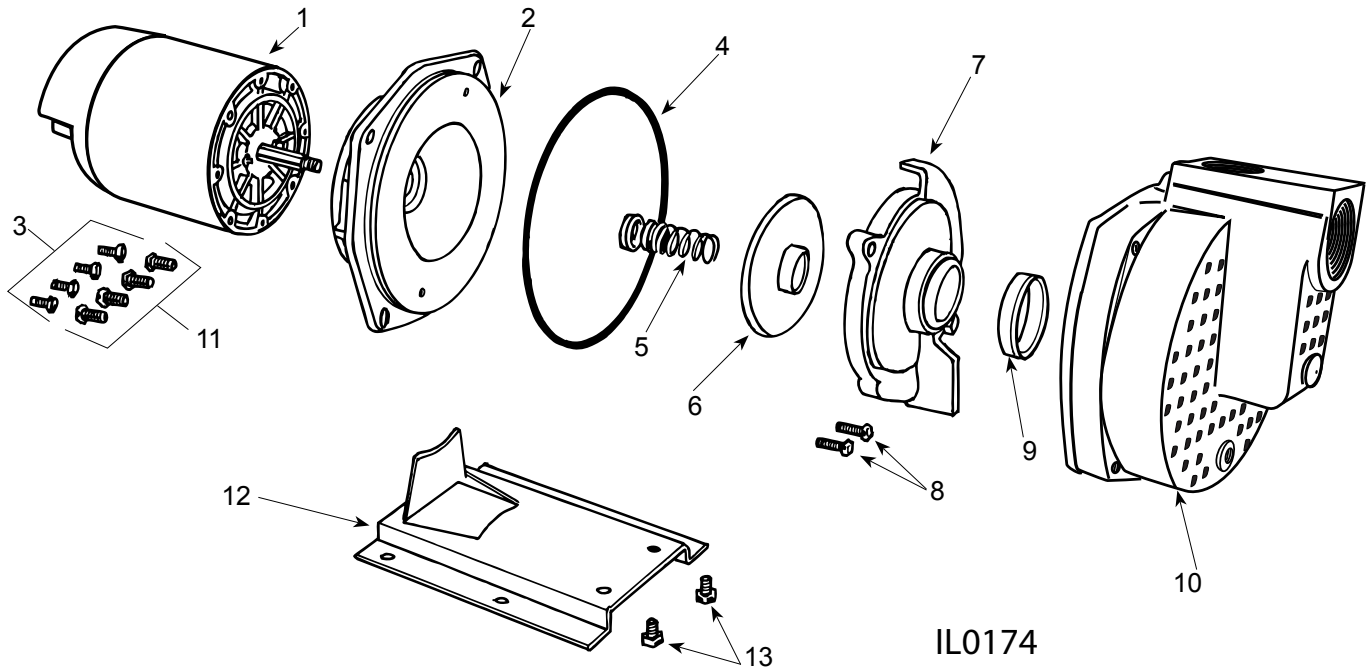

## SELF-PRIMER PUMP REPAIR PARTS "SPJ/ELJ" SERIES (For Pricing Refer To Repair Parts Price List)

IL0174

		HORSEPOWER	3/4	1	1-1/2	2	3
ITEM	SINGLE PHASE	MODEL NO.			SPJ15P1		
			SPJ07P1	SPJ10P1	SPJ15B1 ELJ15B1	SPJ20B1 ELJ20B1	SPJ30B1 ELJ30B1
	THREE PHASE			SPJ15B3	SPJ20B3	SPJ30B3	
	DESCRIPTION	PART NO.	QTY				
1	Motor, Nema J - 1 PH		98J107	98J110	98J115	98J120	98J630
1	Motor, Nema J - 3 PH		98J307	98J310	98J315	98J320	023251
‡	Motor Cover w/Screws	021301R	1	1	1	1	1
‡	Screws, Cover	021302					
‡	Slinger, Washer	126905	1	1	1	1	1
2	Mounting Ring	133904	1	1	1	1	1
3	Hex Hd. Cap Screws 3/8 x 3/4"	*	4	4	4	4	4
4	Ring, Square Cut	133261	1	1	1	1	1
5	Seal, Rotary w/Spring	131100	1	1	1	1	1
6	Impeller, Plastic "P" Models		133646	135620	134138	—	—
6	Impeller, Brass "B" Models		—	—	133253	133255	138056
7	Diffuser w/ Insert	136469†	1	1	1	1	1
8	Hex Hd. Cap Screws 1/4 x 1"	*	2	2	2	2	2
9	Rubber Diffuser	133260	1	1	1	1	1
10	Pump Body	133362	1	1	1	1	1
11	Hex Hd. Cap Screws 7/16 x 1"	*	4	4	4	4	4
12	Base	134217A	1	1	1	1	1
13	Hex Hd. Cap Screws 3/8 x 1/2"	*	2	2	2	2	1

(\*) Standard hardware item  
(‡) Not shown  
(†) Diffuser w/ 134240 Insert