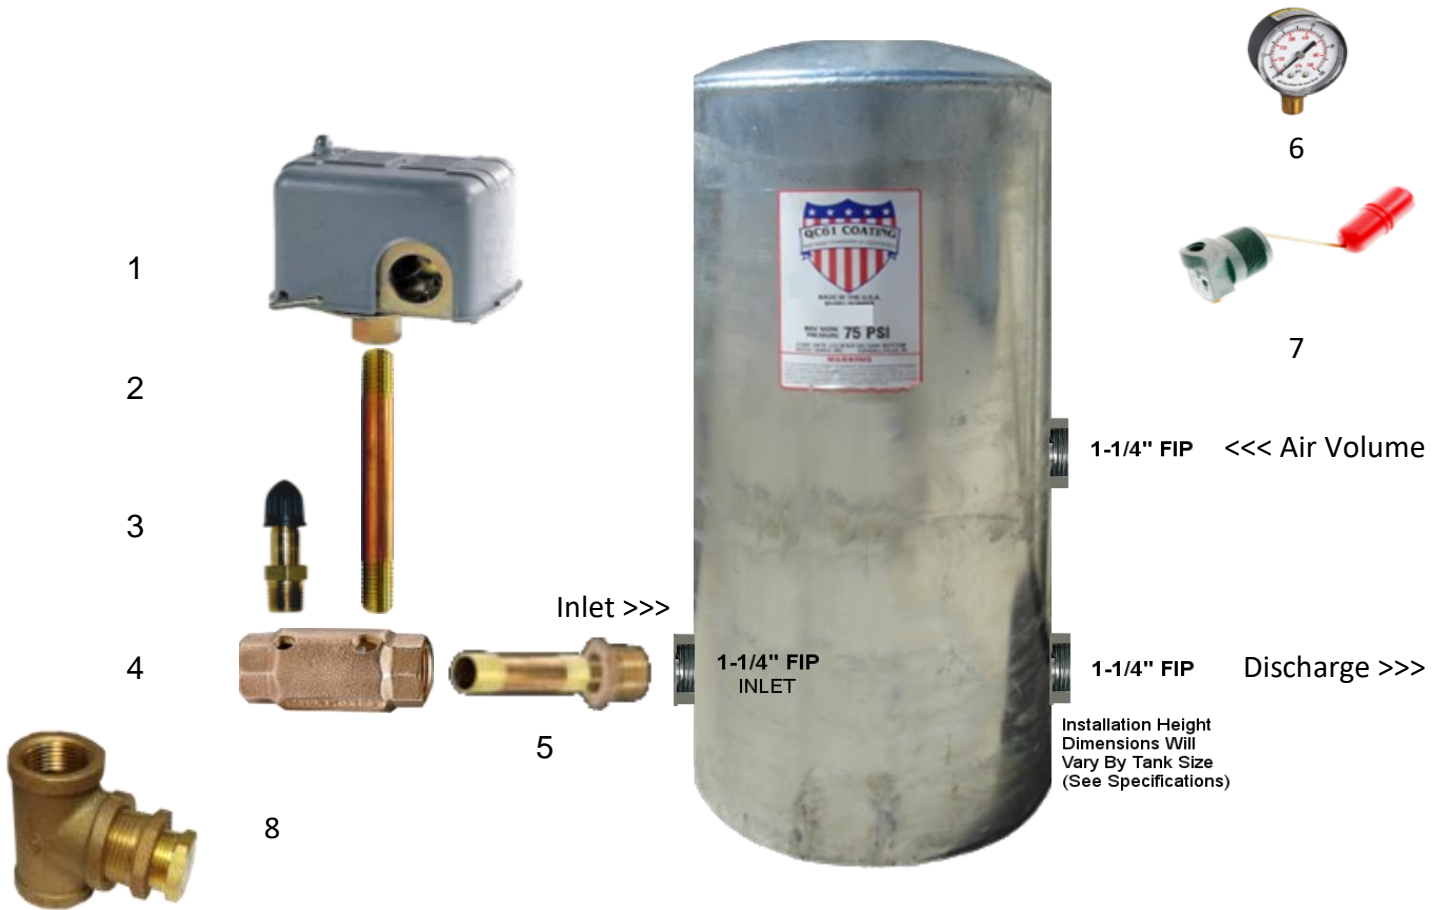

DeanBennettSupply

DENVER
Winpump
TOWERS

800-621-4291

- | | | | |
|---|--------------------|---|--|
| 1 | PRESSURE SWITCH | 2 | 1/4" X 4" BRASS NIPPLE |
| 3 | AIR RELEASE VALVE | 4 | DOUBLE TAPPED CHECK VALVES |
| 5 | BRASS FITTINGS | 6 | PRESSURE GAUGE |
| 7 | AIR VOLUME CONTROL | 8 | BLEEDER VALVE - SHOWN W-BRASS FITTINGS |